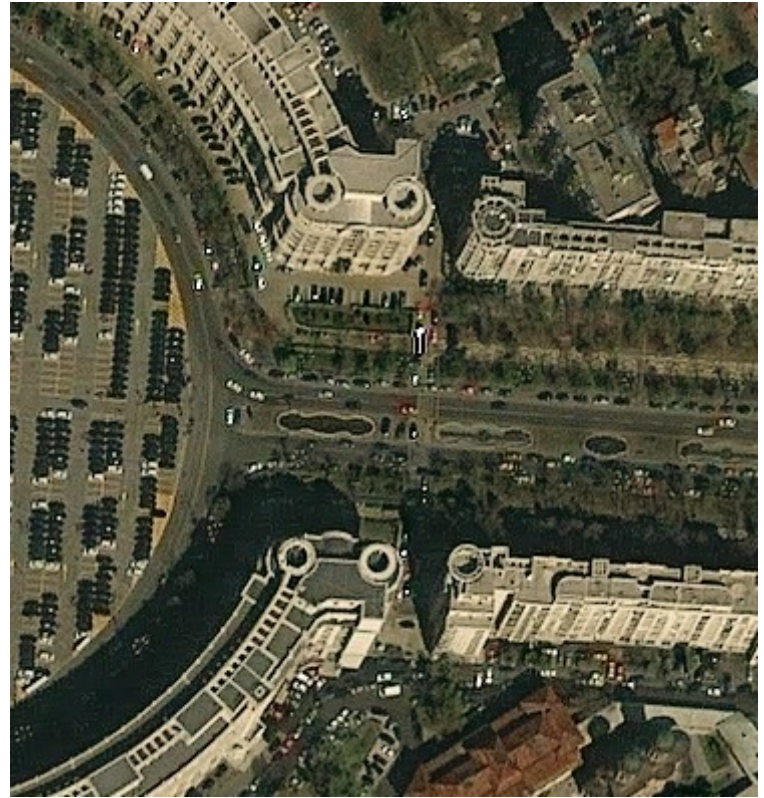

Bucharest, Romania
QuickBird 60-cm Natural Color
eMap ImageBoost