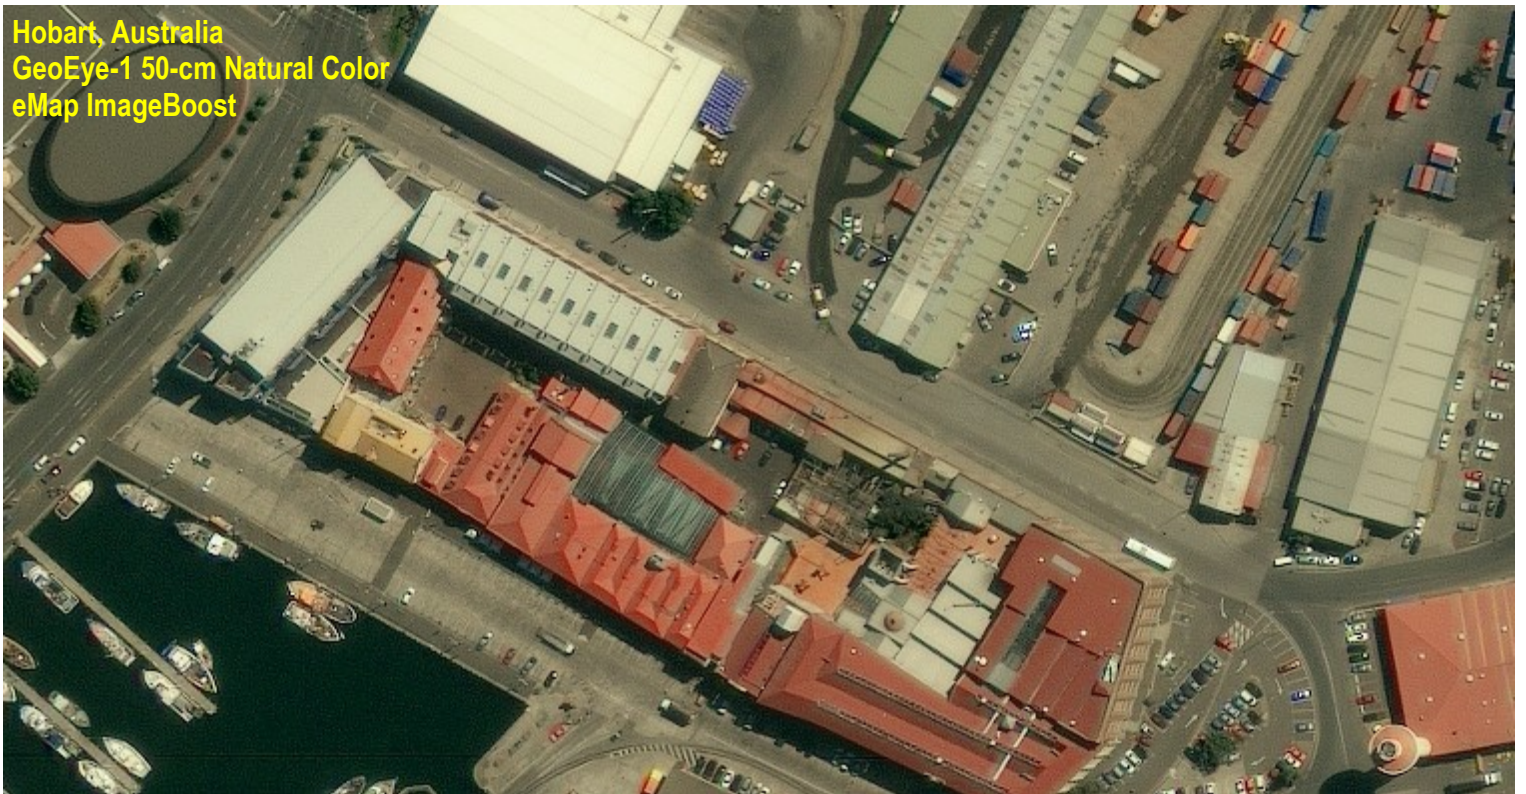

Brock Adam McCarty
Director Geo. Prod. & Serv.
Phone: (720) 470-7988
eMail: bmccarty@emap-int.com

eMap International
7560 NW 135th Street
Reddick, FL 32686
www.eMap-Int.com

***Building Your
Geospatial World.***